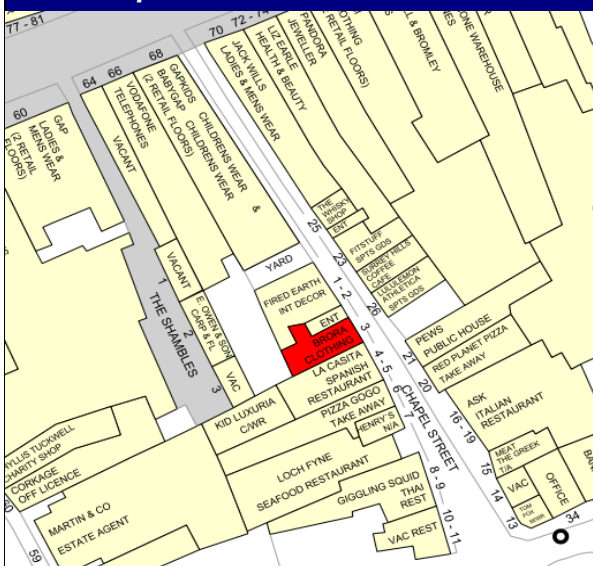

Viewings

Strictly by appointment with the sole agents: